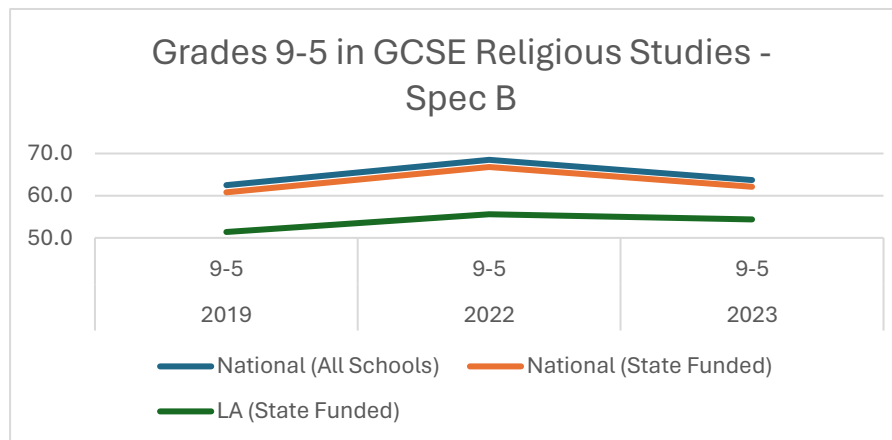

GCSE Religious Studies Results 2023

AQA Level 1 / Level 2 GCSE - Specification B
Qualification Number - 60184012

2023

	NOR	NOE	%	9	8	7	6	5	4	3	2	1	9-5	9-4	9-1
National (All Schools)	671450	12920	1.9%	8.3	11.6	12.8	17.1	14.0	10.6	12.4	7.9	3.5	63.7	74.3	98.1
National (State Funded)	606940	11770	1.9%	7.7	11.2	12.4	16.8	13.9	10.7	12.9	8.5	3.8	62.1	72.8	98.0
LA (State Funded)	7591	294	3.9%	4.4	5.1	9.5	20.1	15.3	12.9	15.6	9.5	4.1	54.4	67.3	96.6

2022

	NOR	NOE	%	9	8	7	6	5	4	3	2	1	9-5	9-4	9-1
National (All Schools)	650480	13490	2.1%	10.5	12.9	13.2	18.0	14.0	10.5	9.5	6.0	3.6	68.5	79.0	98.1
National (State Funded)	587630	12380	2.1%	9.7	12.4	12.9	17.8	14.1	10.8	10.0	6.5	3.8	66.8	77.7	98.0
LA (State Funded)	7402	324	4.4%	8.6	7.1	9.3	16.4	14.2	15.4	11.7	8.6	5.9	55.6	71.0	97.2

2019

	NOR	NOE	%	9	8	7	6	5	4	3	2	1	9-5	9-4	9-1
National (All Schools)	608240	14370	2.4%	8.2	11.6	12.5	16.2	14.1	12.1	13.3	7.7	3.3	62.5	74.6	98.9
National (State Funded)	542610	13330	2.5%	7.3	10.9	12.1	16.1	14.4	12.3	13.9	8.2	3.5	60.8	73.1	98.8
LA (State Funded)	6972	282	4.0%	4.3	8.5	12.1	10.6	16.0	16.7	12.8	11.3	6.0	51.4	68.1	98.2

	2019	2022	2023
	9-5	9-5	9-5
National (All Schools)	62.5	68.5	63.7
National (State Funded)	60.8	66.8	62.1
LA (State Funded)	51.4	55.6	54.4