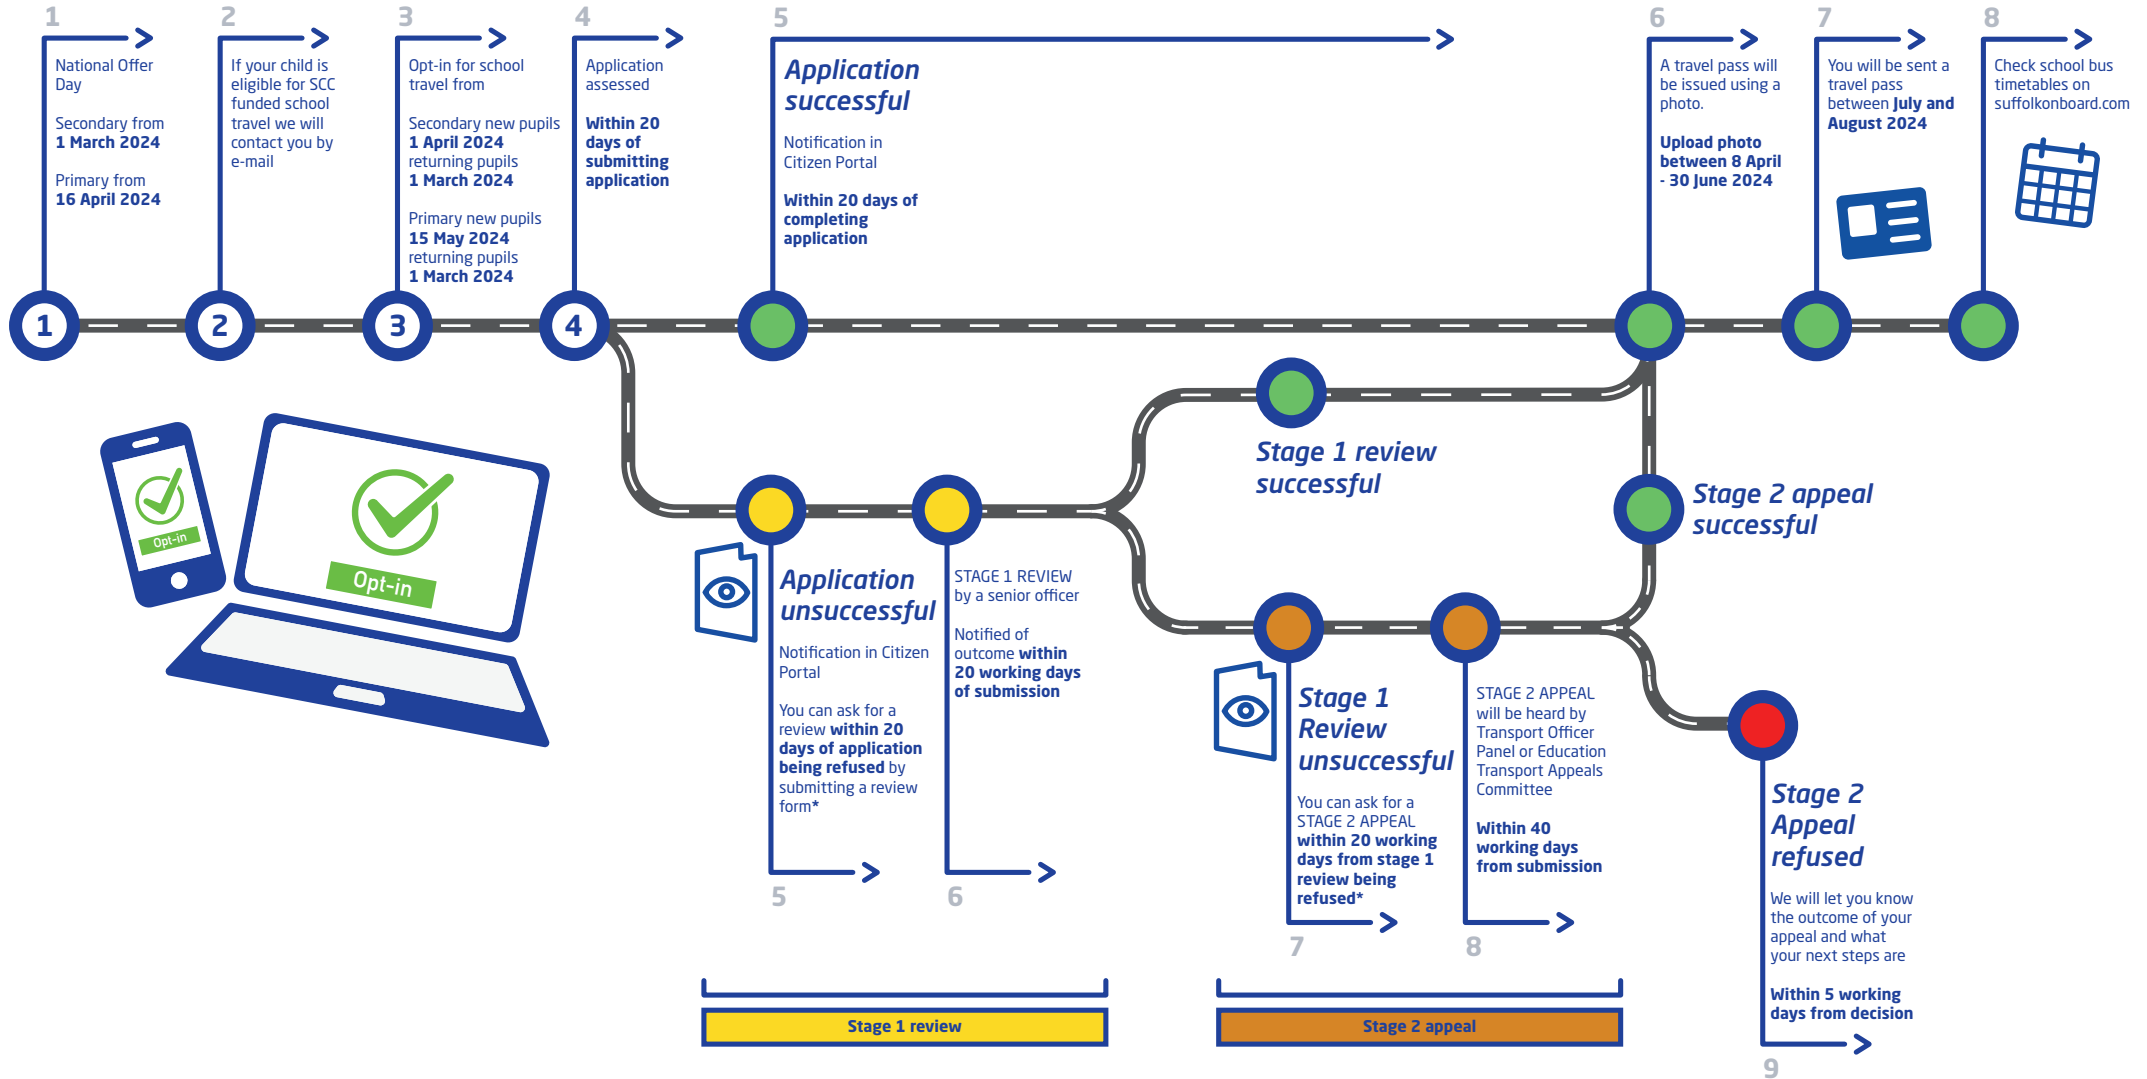

School travel application process

*** Please Note** - In accordance with the Department for Education (DfE) guidance, any stage 1 review or stage 2 appeal received outside of the statutory 20 working days will not be considered.